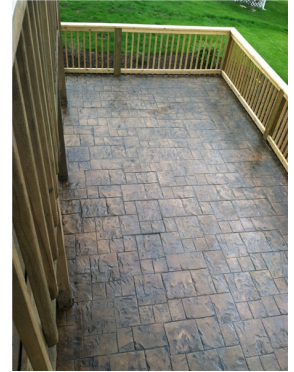

STAMPED CONCRETE PATIO WITH 238 MARIGOLD INTEGRAL COLOR

This stamped concrete patio has Solomon 238 Marigold integral color with a charcoal release powder.

Products Used In This Album

COLORFLO® LIQUID COLOR

DRY INTEGRAL COLOR

238 Marigold
1 25# BAG/YD

ANTIQUE RELEASE

200 Medium Gray